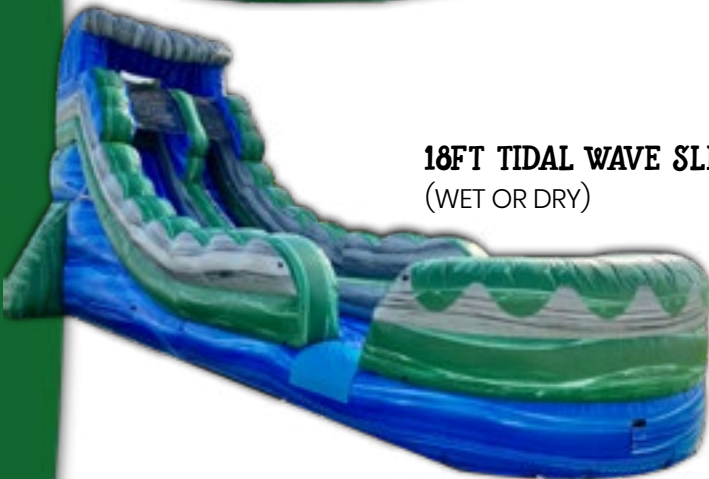

18FT TROPICAL ALOHA SLIDE
(WET OR DRY)

SLIDES

SLIDES

18FT SUNRISE SLIDE
(WET OR DRY)

**18FT TIKI PLUNGE
DUAL LANE SLIDE**
(WET OR DRY)

18FT TIDAL WAVE SLIDE
(WET OR DRY)

18FT WACKY SLIDE
(WET OR DRY)

19FT BIG SURF SLIDE
(WET OR DRY)

19FT ARCTIC SLIDE
(WET OR DRY)

SLIDES

SLIDES

20FT SHARK BAIT SLIDE
(WET OR DRY)

22FT TROPICAL FIREBLAST TSUNAMI
(WET OR DRY)

JUMPING JACK RUN

JUMPING JACK RUN & SLIDE
(WET OR DRY)

OBSTACLE COURSES